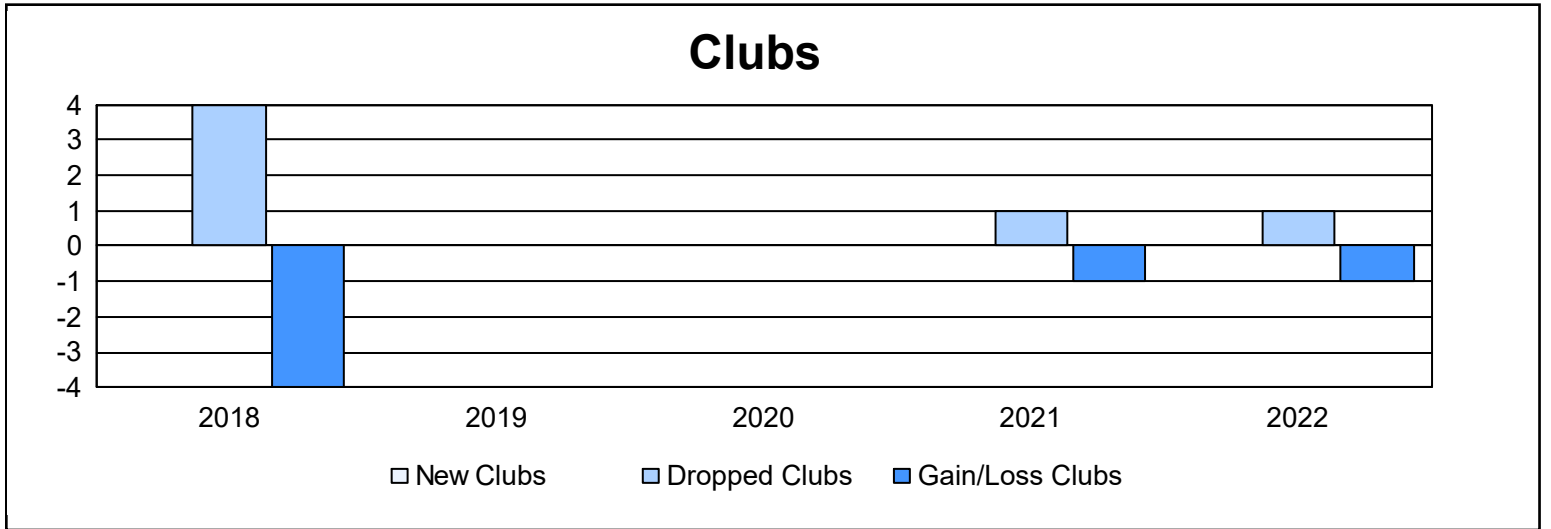

Year	New Clubs	Dropped Clubs	Gain/ Loss Clubs	New Members	Charter Members	Reinstate Members	Transfer Members	Total Member Added	Total Members Dropped	Gain/ Loss Members
2017-2018	0	4	-4	63	0	3	10	76	144	-68
2018-2019	0	0	0	75	1	5	9	90	107	-17
2019-2020	0	0	0	59	0	2	4	65	89	-24
2020-2021	0	1	-1	49	9	10	1	69	117	-48
2021-2022	0	1	-1	38	8	1	13	60	138	-78
<b>Average</b>	<b>0</b>	<b>1</b>	<b>-1</b>	<b>57</b>	<b>4</b>	<b>4</b>	<b>7</b>	<b>72</b>	<b>119</b>	<b>-47</b>

### Membership Composition June 2022 Cumulative