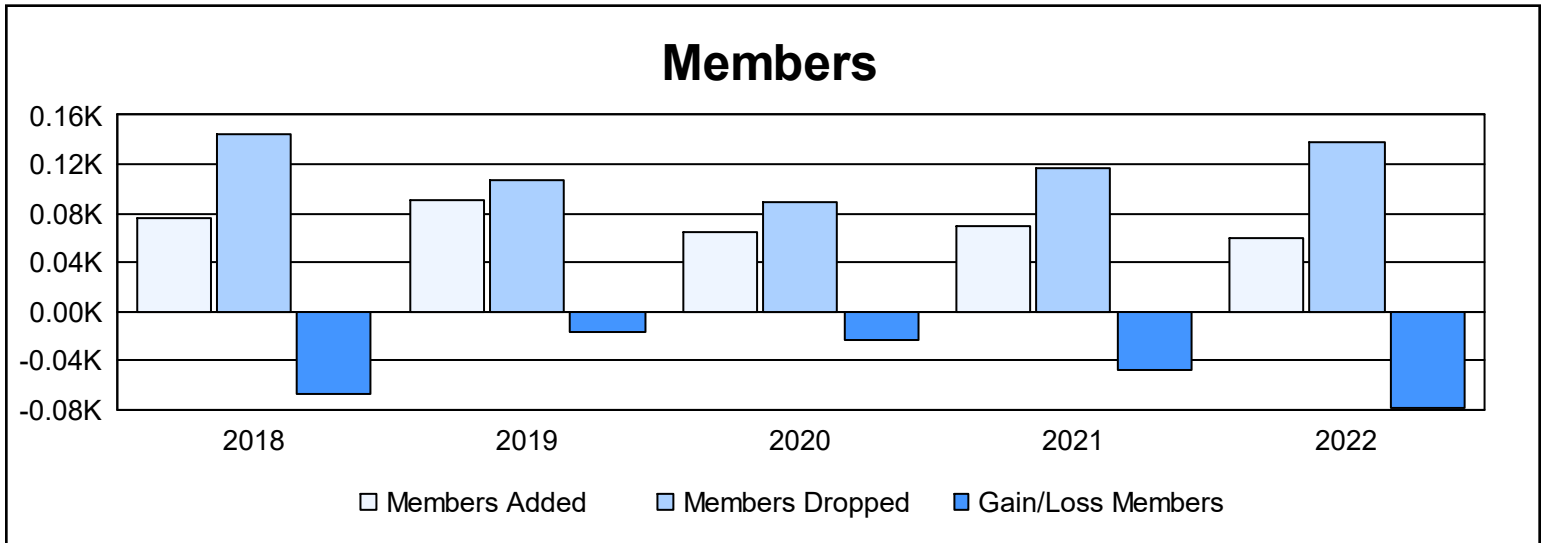

Year	New Clubs	Dropped Clubs	Gain/ Loss Clubs	New Members	Charter Members	Reinstate Members	Transfer Members	Total Member Added	Total Members Dropped	Gain/ Loss Members
2017-2018	0	4	-4	63	0	3	10	76	144	-68
2018-2019	0	0	0	75	1	5	9	90	107	-17
2019-2020	0	0	0	59	0	2	4	65	89	-24
2020-2021	0	1	-1	49	9	10	1	69	117	-48
2021-2022	0	1	-1	38	8	1	13	60	138	-78
<b>Average</b>	<b>0</b>	<b>1</b>	<b>-1</b>	<b>57</b>	<b>4</b>	<b>4</b>	<b>7</b>	<b>72</b>	<b>119</b>	<b>-47</b>

### Membership Composition June 2022 Cumulative