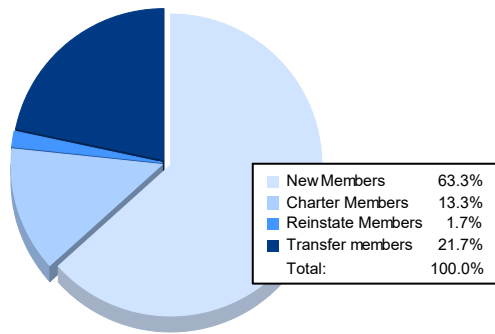

Year	New Clubs	Dropped Clubs	Gain/ Loss Clubs	New Members	Charter Members	Reinstate Members	Transfer Members	Total Member Added	Total Members Dropped	Gain/ Loss Members
2017-2018	0	4	-4	63	0	3	10	76	144	-68
2018-2019	0	0	0	75	1	5	9	90	107	-17
2019-2020	0	0	0	59	0	2	4	65	89	-24
2020-2021	0	1	-1	49	9	10	1	69	117	-48
2021-2022	0	1	-1	38	8	1	13	60	138	-78
<b>Average</b>	<b>0</b>	<b>1</b>	<b>-1</b>	<b>57</b>	<b>4</b>	<b>4</b>	<b>7</b>	<b>72</b>	<b>119</b>	<b>-47</b>

### Membership Composition June 2022 Cumulative